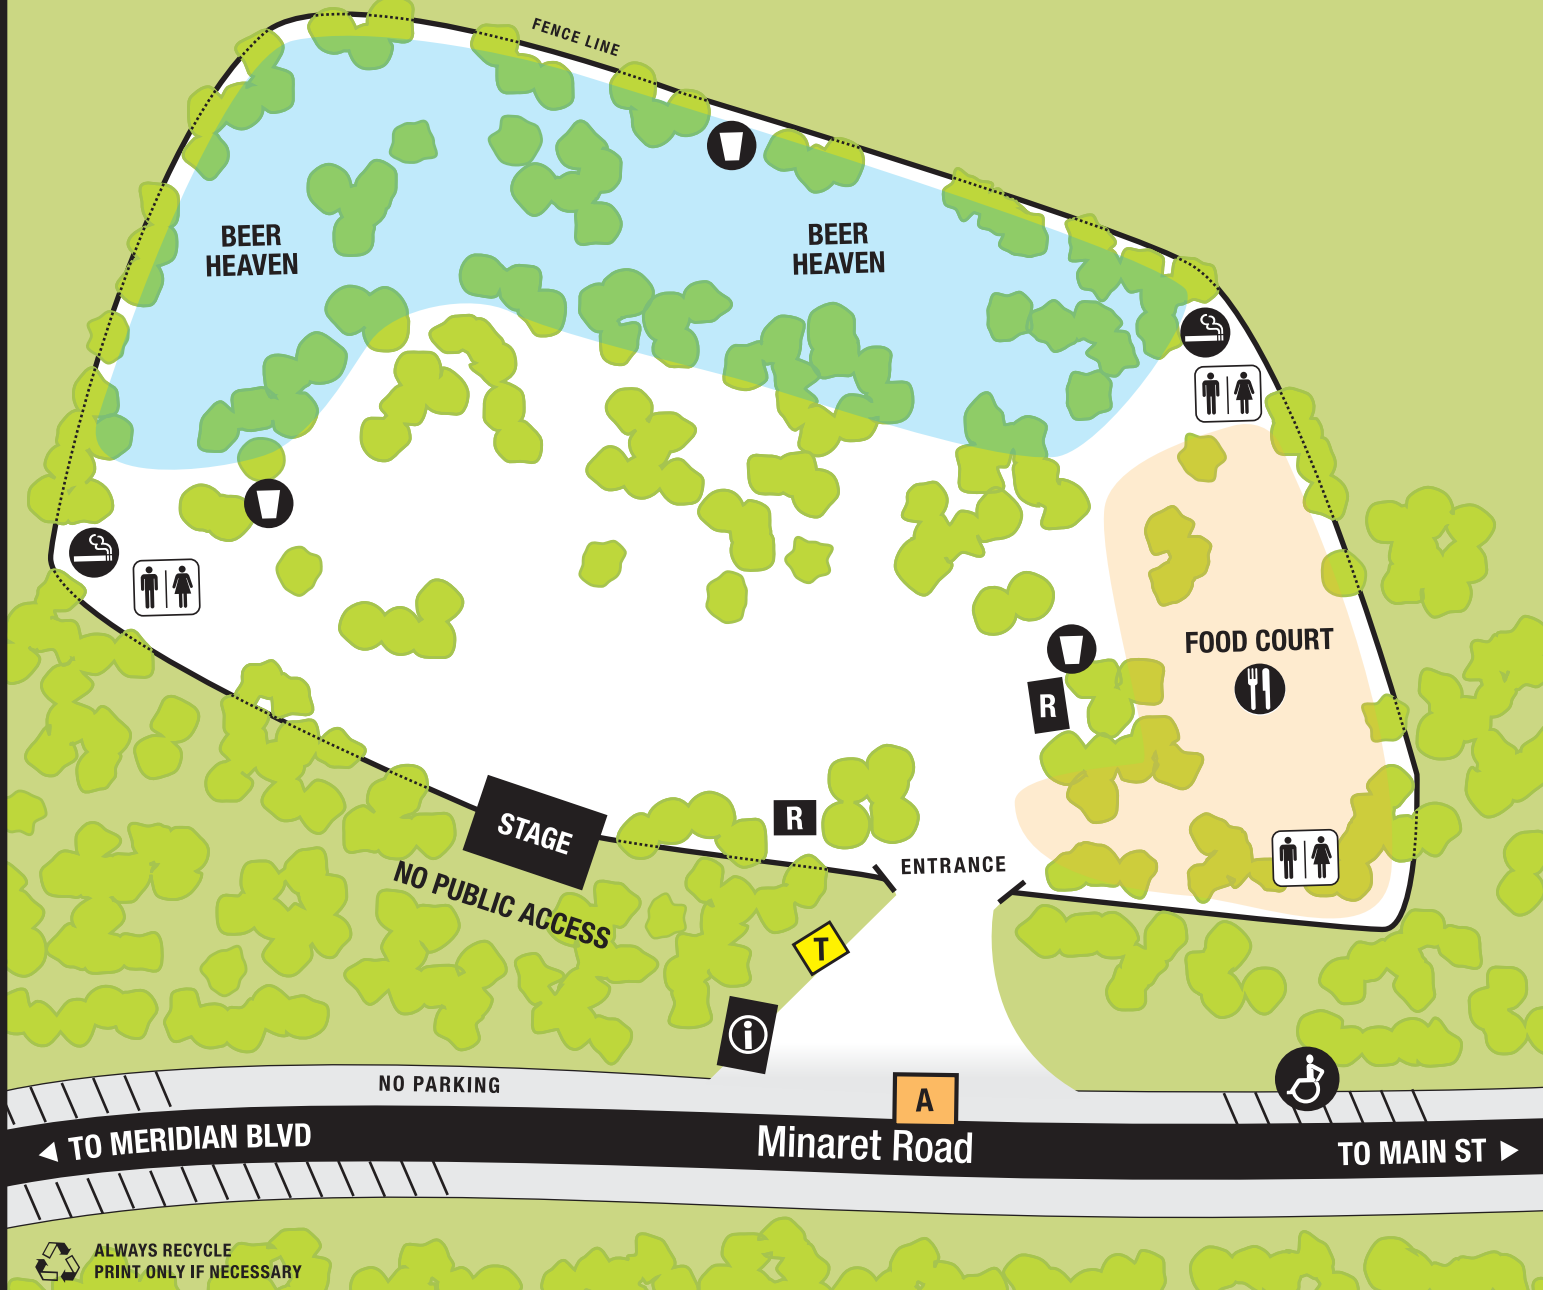

# SAM'S WOOD SITE FESTIVAL MAP

- i** **THE SHACK**  
FIRST AID & INFORMATION  
LOST & FOUND  
BREWER CHECK-IN
- T** **TICKET BOOTH**  
WILL CALL & TICKET SALES
- A** **ATTENDEE CHECK-IN**  
WRISTBANDS  
TASTER GLASSES  
ID CHECKING
- BEER TASTING AREA**  
(SATURDAY ONLY 12:00-5:00PM)
- FOOD COURT AREA**
- V** **BAR**
- R** **RETAIL SALES**
- BATHROOMS**
- SMOKING AREA**
- PARKING**  
SHUTTLE SERVICE AVAILABLE

Friday Gates Open 3:15 pm  
 Saturday Gates Open 11:30 am  
 Sunday Gates Open 8:45 am

Bring blankets & **low back** beach chairs.  
 Food & beverages available on site.  
 No pets or outside alcohol.

For Event Information  
 Call 888-99BREWS (888-992-7397)  
[www.MammothBluesBrewsFest.com](http://www.MammothBluesBrewsFest.com)

Hosted by Mammoth Brewing Co.  
 VISIT THEIR  
 TASTING ROOM  
 94 BERNER STREET  
 760-934-7141  
 OPEN DAILY

ALWAYS RECYCLE  
 PRINT ONLY IF NECESSARY